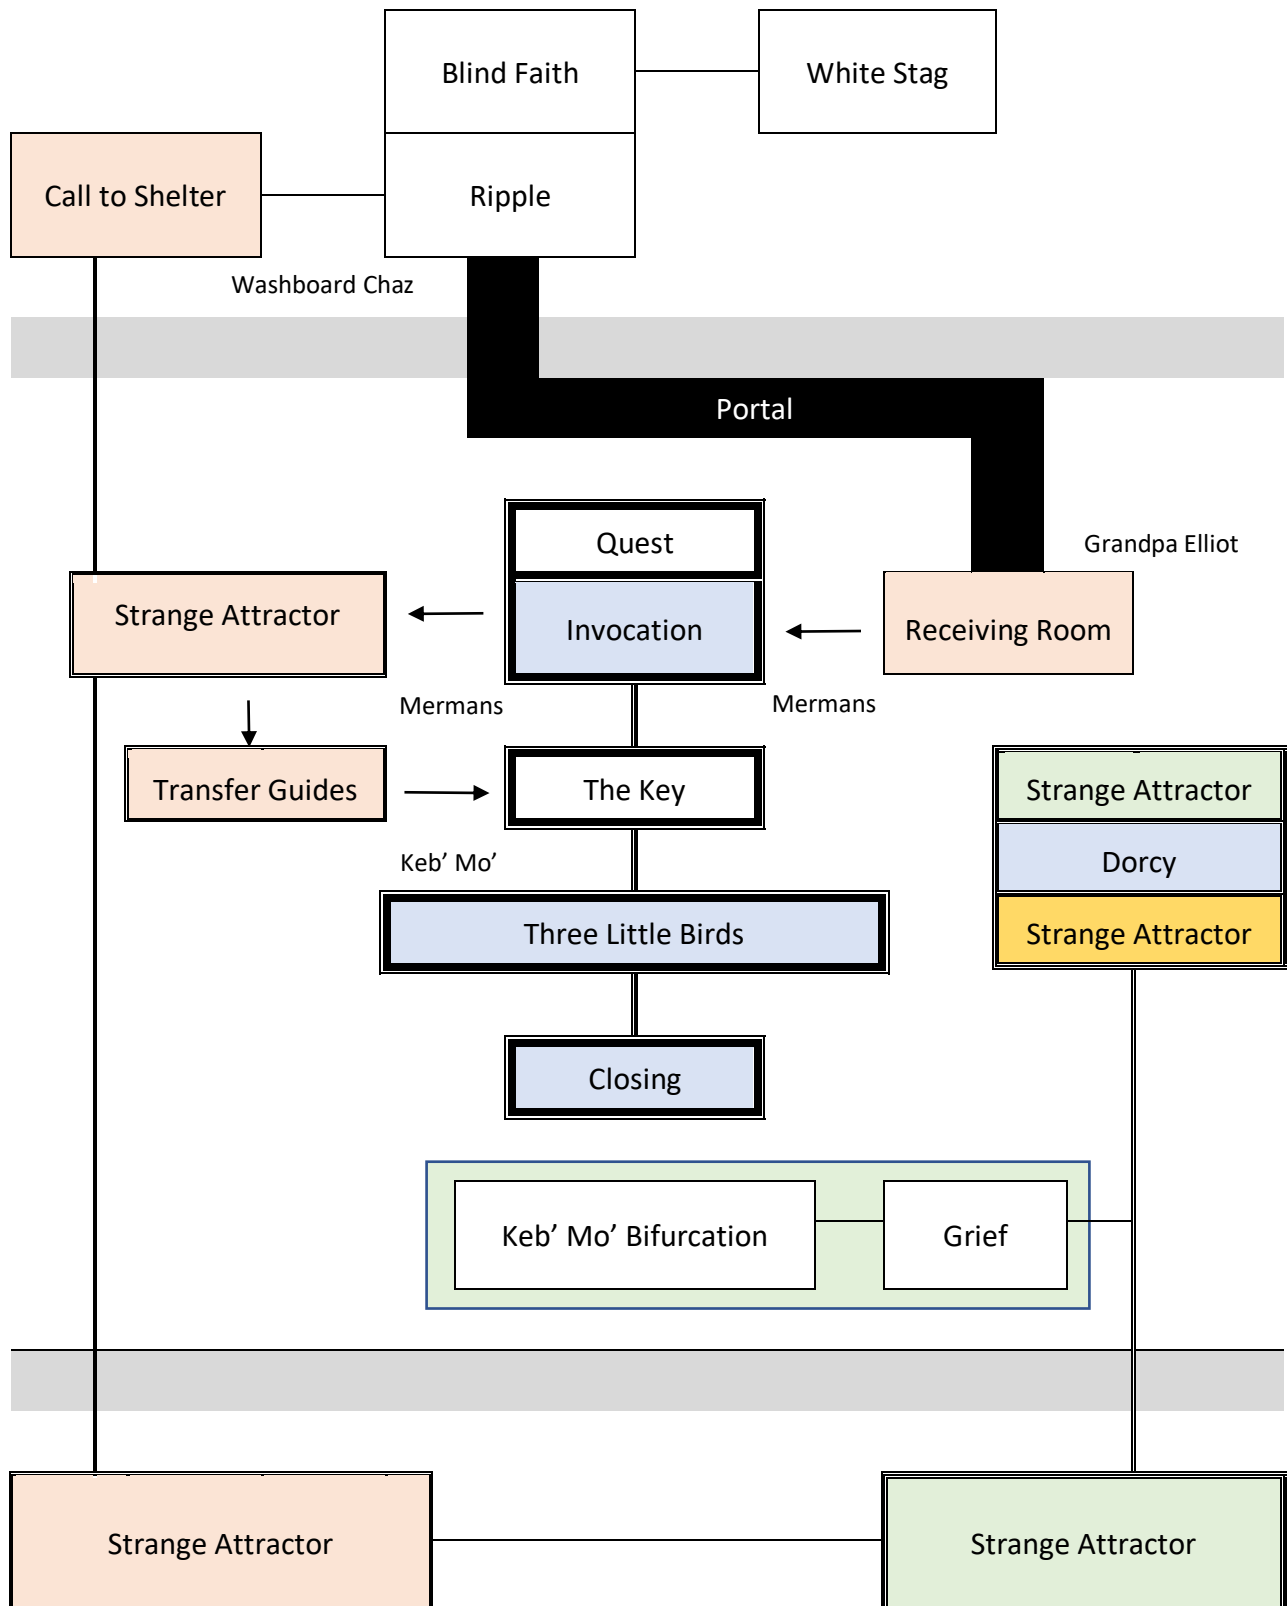

Here There Be Dragons
Entry Weave of Entanglements

| Location | Music |
|--------------------------------------------------------------------------|------------------------------------------------------------------------------------------------------------------------------------------------|
| Call to Shelter | Rolling Stones: Gimme Shelter |
| | Strange Attractor: Keith Richards Guide: Washboard Chaz |
| Guardians of the Doorway | Blind Faith (Clapton & Winwood): Tell the Truth |
| | Strange Attractor: Blind Faith Guide: Washboard Steve Winwood (the White Stag) |
| White Stag | Steve Winwood: Dear Mr. Fantasy (Trump) |
| | Strange Attractor: Blind Faith Guide: Washboard Steve Winwood |
| Doorway | Jerry Garcia (Playing for Change): Ripple |
| | Strange Attractor: Bill Kreutzman (drummer) Guide: Washboard Chaz |
| Portal | Groove in G (Playing for Change) |
| The prima materia of creation – track the participants out of the portal | |
| | Strange Attractor: Chaos Guide: Washboard Chaz – passes to Grandpa Elliot |
| Receiving Room | Stand by Me (Playing for Change) |
| | Strange Attractor: (portal to Keith Richards guide) – the room itself is neutral Guide: Grandpa Elliot in – Mermans receives and guides out |
| Dorcy's Line | The Weight (Playing for Change) |
| | Strange Attractor: Ringo Starr (drummer) Guide: Robbie Robertson |
| Bifurcation Point | |
| Invocation | Stephan Marley (Playing for Change): Redemption Song |
| | Strange Attractor: Bob Marley Guide: Mermans |
| Quest Giver | Eric Clapton: Somewhere Over the Rainbow |
| | Strange Attractor: Blind Faith Guide: Eric Clapton |
| Strange Attractor | Keith Richards: Words of Wonder/Get Up Stand Up (Bob Marley) |